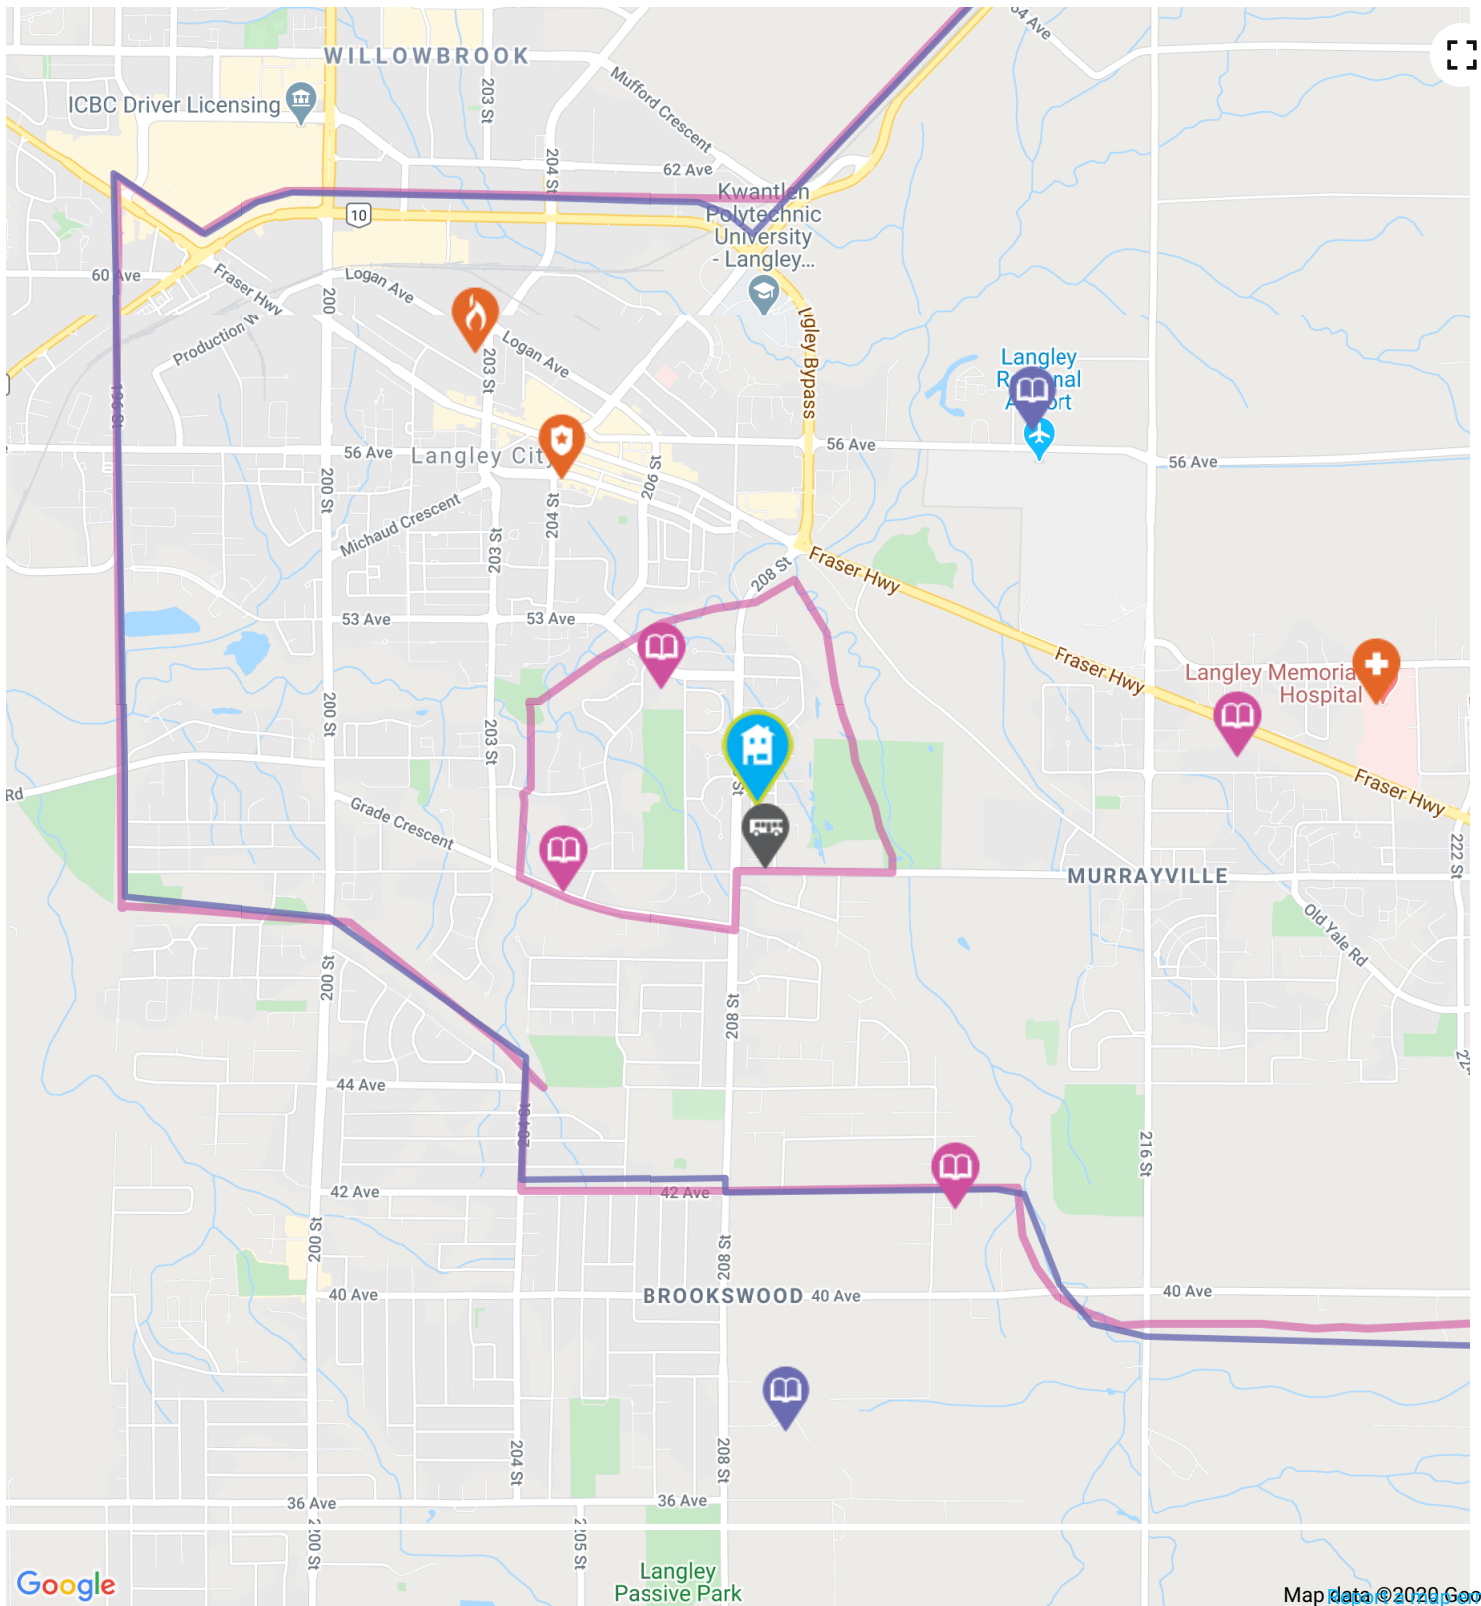

1. Elementary Schools
   - Middle Schools
   - High Schools
   - Transit
   - Safety
3. Elementary Attendance Zone
   - Middle Attendance Zone
   - High Attendance Zone
   - Parks
   - Convenience

HoodQ

Disclaimer: These materials have been prepared for marie@marieconnor.ca and are not intended to solicit buyers or sellers currently under contract with a brokerage. By accessing this information you have agreed to our terms of service, which are hereby incorporated by reference. This information may contain errors and omissions. You are not permitted to rely on the contents of this information and must take steps to independently verify its contents with the appropriate authorities (school boards, governments etc.). As a recipient of this information, you agree not to hold us, our licensors or the owners of the information liable for any damages, howsoever caused.